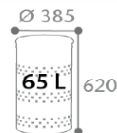

LINA LAUNDRY BASKET 65L

Coral

- Ref. 701052

Advantages :

- Made in France
- Recyclable materials
- Large storage capacity
- Easy clean
- Great resistance
- Laundry ventilation

Characteristics:

Dim. (L*I*H) : 0x0x620 mm

Weight : 4,5 kg

- anti-UV powder coated steel
- Polyurethane base
- Perforated body for ventilation
- Rubber base to protect against cleaning products and prevent floor markings

Available colours:

Storage and delivery :

Packaging :

Dim. (L x l x H) : 390x390x635 mm

Weight : 5,23 kg

Volume : 0,097 m3

Gencod: 3019927010525

Custom Code : 73239900

Palettisation:

Quantity : 15

Pallet size : 1200x800 mm

Weight : 89 kg